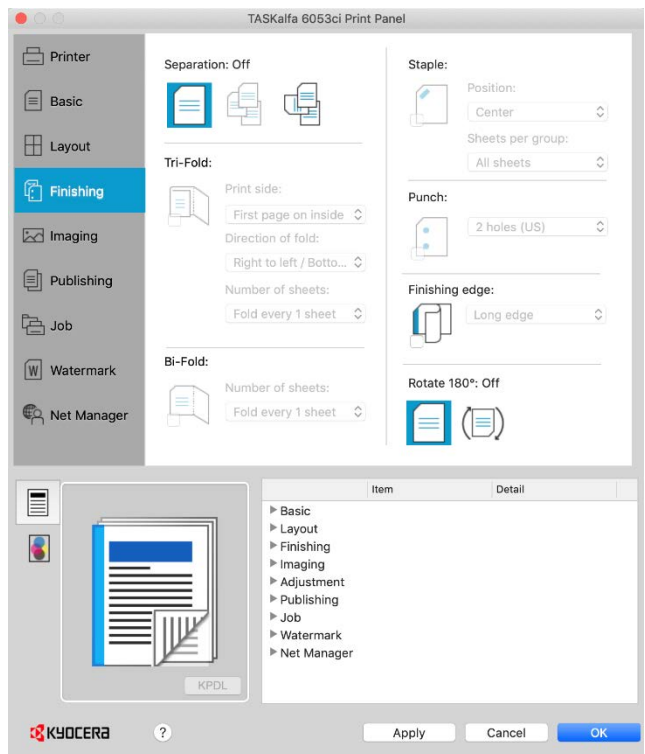

Layout

Finishing

Imaging

Publishing